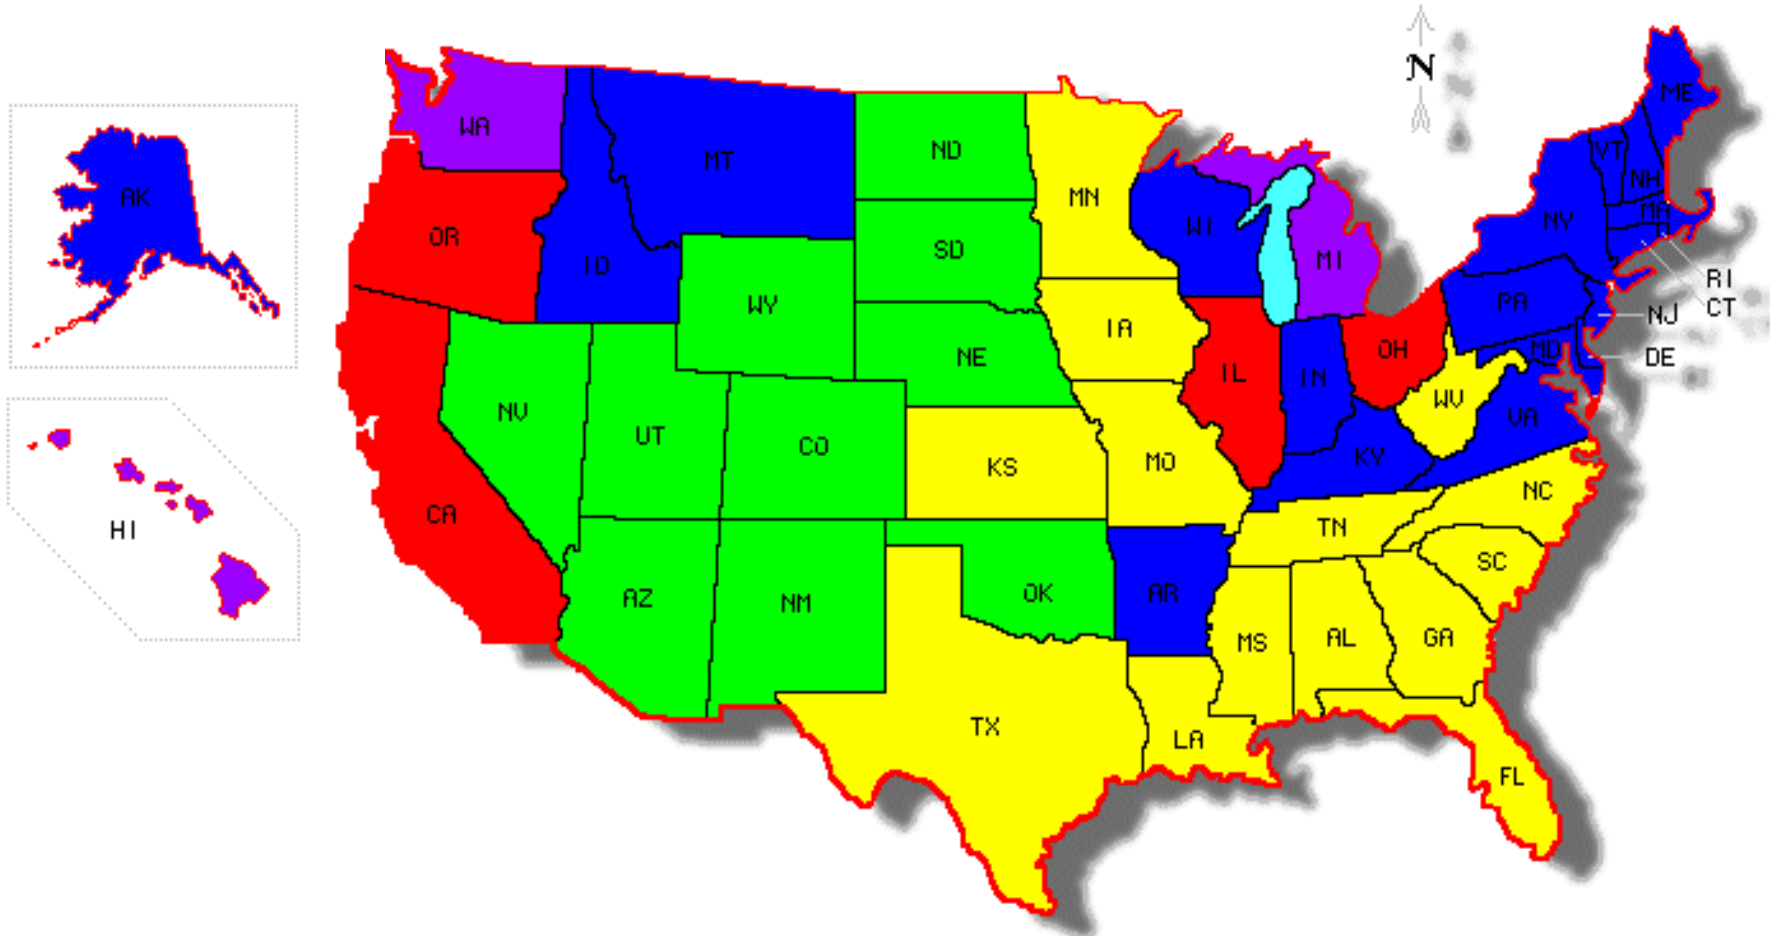

# United States Maximum Truck Speed Limits

November 2008

- 75 mph
- 70 mph
- 65 mph
- 60 mph
- 55 mph

NOTES:  
Please use care as this information changes frequently. We cannot guarantee the accuracy or timeliness of what has been reported to ATA. Always observe the POSTED limit.

- 1). Ohio Turnpike's maximum truck speed is 65mph
- 2). Texas' maximum truck speed for day is 70mph and night is 65mph